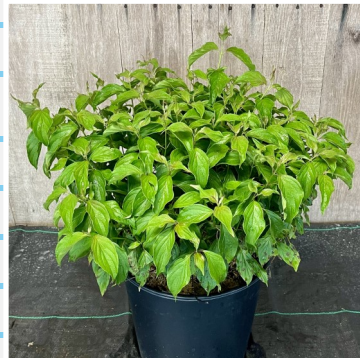

Sale Prices end June 30th 2024

Emerald Green

5' \$55.00
6' \$62.50

Emerald Green

Left to right:
5g (4') \$31.50 - 10g (5-5½' full) \$69.50
2g (3-4') \$17.50

ARBORVITAE	SIZE	REG PRICE	SALE PRICE
Degroot's Spire	5g (30")	17.50	15.00
Emerald Green	2g (3-4')	18.50	17.50
Emerald Green	5g (4')	37.50	31.50
Emerald Green (Full)	10g (5-5½')	80.00	69.50
Emerald Green (B&B in pot)	10g (6')	90.00	74.50
Emerald Green	B&B (5')	67.50	55.00
Emerald Green	B&B (6')	72.50	62.50
Green Giant	7g (4-5')	40.00	37.50
Jantar PP22,296	3g (14")	13.50	10.50
Jantar PP22,296	5g (18-20")	16.50	12.75
Jantar PP22,296	7g (24-30")	24.50	19.75

Jantar

Left to right:
7g (24-30") \$19.75 - 5g (18-20") \$12.75
3g (14") \$10.50

10g (6'+) Murray Leyland
Cypress \$65.00
Sale Price \$62.50

2g (18-24") Schip Laurel \$25.00
Sale Price \$19.50

Pictured above:
5g Kelseyi Red Twig Dogwood \$14.00
Sale Price \$10.50
Also available:
3g Kelseyi Red Twig Dogwood \$10.25
Sale Price \$8.50